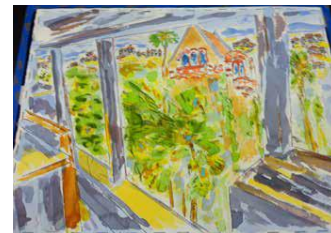

4. **Albert Briggs Eggen**
  '13 BA English/Creative Writing
  Untitled, 2013
  Watercolor
  12 x 16" framed
  $200
  albert.eggen@sbcglobal.net